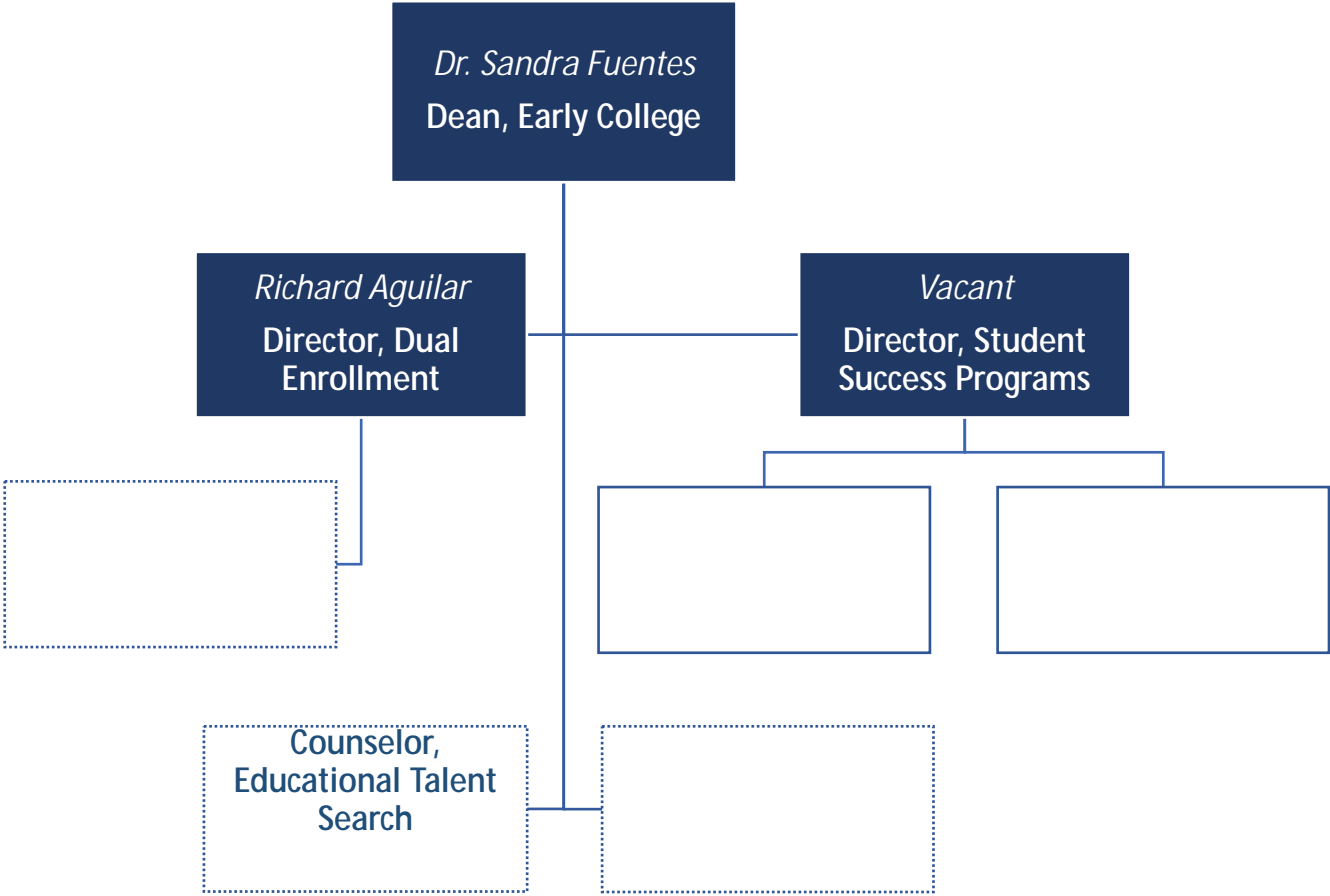

*Dr. Natalie Culver-Dockins*  
Dean, Students

*Dr. Sandra Fuentes*  
Dean, Early College

*Vacant*  
Director, Title V

Reedley College – Student Services

Reedley College – Student Services - EOPS

Reedley College – Student Support Services

Reedley College – Student Services - DSPS

Reedley College – Student Services - Financial Aid

Reedley College – Student Services - Admissions & Records

*Monique Garza*  
Director of Admissions &  
Records